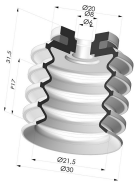

TECHNICAL INFORMATION

Arrow :	17 mm
Category :	With bellows
Contact lip diameter :	30 mm
Height (in mm) :	39.5
Horizontal force :	29 N
inner barrel diameter :	Female G1/8"
Number of bellows :	4.5 Bellows
Range :	Suction cup
Series :	92
Shape :	4.5 Bellows
Vertical force :	14.5 N

Variant reference:
92 30SLT 18D-2

- Color: Translucent
- CE food certified
- Matter: Silicone
- Shore Hardness: SH60

Variant reference:
92 30SLBLEU 18D-2

- Color: Blue food-grade CE certification
- Matter: Silicone
- Shore Hardness: SH60

Related products:

Bellows Suction Cup 4.5 folds Series 92, Ø 30 mm

Product reference: 92 30-- A

Inner Reinforcement Ring - OD 26.6 mm

Product reference: A30

Separable Female Fitting 1/8G

Product reference: 9M18-2