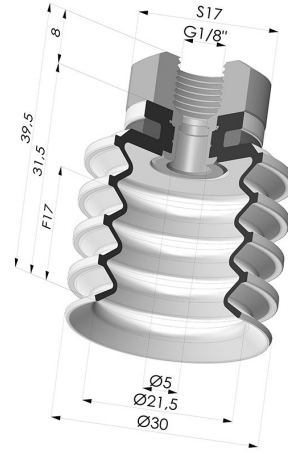

TECHNICAL INFORMATION

Arrow :	17 mm
Category :	With bellows
Contact lip diameter :	30 mm
Height (in mm) :	39.5
Horizontal force :	29 N
inner barrel diameter :	Female G1/8"
Number of bellows :	4.5 Bellows
Range :	Suction cup
Series :	92
Shape :	4.5 Bellows
Vertical force :	14.5 N

Variants:

Variant reference:
92 30NI 18D-2

- Color: Black
- Matter: Nitrile
- Shore Hardness: SH70

Variant reference:
92 30SL 18D-2

- Color: Red food-grade CE certification
- Matter: Silicone
- Shore Hardness: SH60

Variant reference:
92 30SLT 18D-2

- Color: Translucent
- CE food certified
- Matter: Silicone
- Shore Hardness: SH60

Variant reference:
92 30SLBLEU 18D-2

- Color: Blue food-grade CE certification
- Matter: Silicone
- Shore Hardness: SH60

Related products:

Bellows Suction Cup 4.5 folds Series 92, Ø 30 mm

Product reference: 92 30-- A

Inner Reinforcement Ring - OD 26.6 mm

Product reference: A30

Separable Female Fitting 1/8G

Product reference: 9M18-2