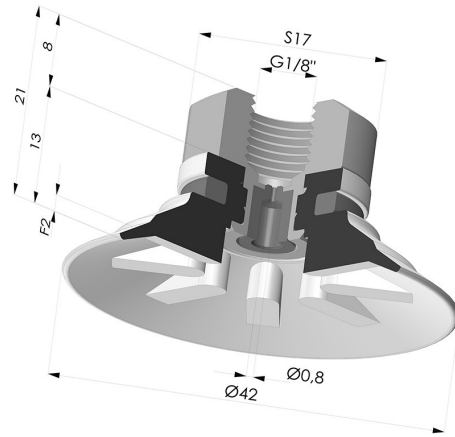

TECHNICAL INFORMATION

Arrow :	2 mm
Category :	Plates
Contact lip diameter :	42
Height (in mm) :	21
Horizontal force :	60 N
inner barrel diameter :	G1/8
Number of bellows :	0.5 Bellows
Range :	Suction cup
Series :	90
Shape :	Plate
Vertical force :	30 N

Variants:

Variant reference:
90 40SL 18D-2-GIC

- Color: Red food-grade CE certification
- Matter: Silicone
- Shore Hardness: SH60

Variant reference:
90 40SLT 18D-2-GIC

- Color: Translucent
- CE food certified
- Matter: Silicone
- Shore Hardness: SH60

Variant reference:
90 40NI 18D-2-GIC

- Color: Black
- Matter: Nitrile
- Shore Hardness: SH50

Related products:

Flat Suction Cup Series 90, Ø 40 mm
 Product reference: 90 40-- A

Separable Female Fitting 1/8G - with Spray Nozzle
 Product reference: 9M18-2-GIC