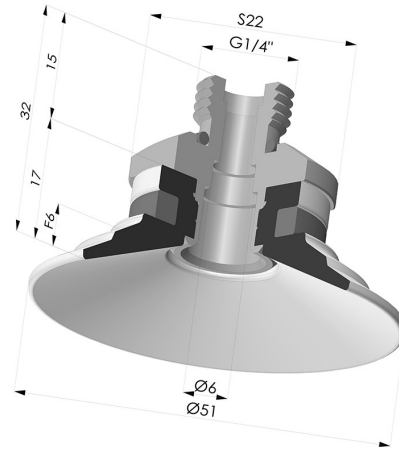

TECHNICAL INFORMATION

Arrow :	6 mm
Category :	Plates
Contact lip diameter :	51 mm
Height (in mm) :	32
Horizontal force :	88 N
inner barrel diameter :	Male G1/4"
Number of bellows :	0.5 Bellows
Range :	Suction cup
Series :	9
Shape :	Plate
Vertical force :	44 N

Variants:

Variant reference:
9 50SL 14D-2

- Color: Red food-grade CE certification
 - Matter: Silicone
 - Shore Hardness: SH60

Variant reference:
9 50SLT 14D-2

- Color: Translucent
 - CE food certified
 - Matter: Silicone
- Shore Hardness: SH60

Variant reference:
9 50NI 14D-2

- Color: Black
 - Matter: Nitrile
- Shore Hardness: SH50

Related products:

Flat Suction Cup Series 9, Ø 50 mm

Product reference: 9 50-- A

Separable Male Fitting 1/4G

Product reference: 9G14-2