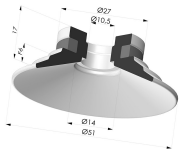

TECHNICAL INFORMATION

Arrow :	6 mm
Category :	Plates
Contact lip diameter :	51 mm
Height (in mm) :	32
Horizontal force :	88 N
inner barrel diameter :	Male G1/4"
Number of bellows :	0.5 Bellows
Range :	Suction cup
Series :	9
Shape :	Plate
Vertical force :	44 N

Variants:

Variant reference:
9 50SL 14D-2

- Color: Red food-grade CE certification
 - Matter: Silicone
 - Shore Hardness: SH60

Variant reference:
9 50SLT 14D-2

- Color: Translucent
 - CE food certified
 - Matter: Silicone
- Shore Hardness: SH60

Variant reference:
9 50NI 14D-2

- Color: Black
 - Matter: Nitrile
- Shore Hardness: SH50

Related products:

Flat Suction Cup Series 9, Ø 50 mm

Product reference: 9 50-- A

Separable Male Fitting 1/4G

Product reference: 9G14-2