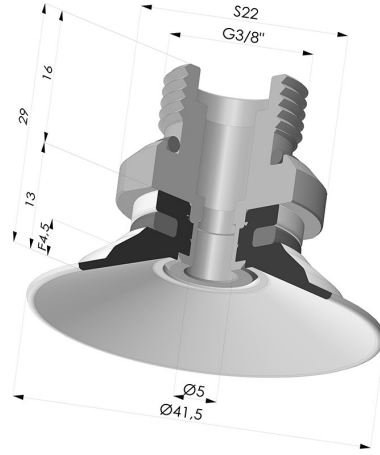

**TECHNICAL INFORMATION**

<b>Arrow :</b>	4.5 mm
<b>Category :</b>	Plates
<b>Contact lip diameter :</b>	41.5 mm
<b>Height (in mm) :</b>	29
<b>Horizontal force :</b>	57.5 N
<b>inner barrel diameter :</b>	Male G3/8"
<b>Number of bellows :</b>	0.5 Bellows
<b>Range :</b>	Suction cup
<b>Series :</b>	9
<b>Shape :</b>	Plate
<b>Vertical force :</b>	29 N

**Variants:**

Variant reference:  
**9 40SL 38D-2**

- Color: Red food-grade CE certification
  - Matter: Silicone
  - Shore Hardness: SH60

Variant reference:  
**9 40SLT 38D-2**

- Color: Translucent
  - CE food certified
  - Matter: Silicone
- Shore Hardness: SH60

Variant reference:  
**9 40NI 38D-2**

- Color: Black
  - Matter: Nitrile
- Shore Hardness: SH50

**Related products:**

**Flat Suction Cup Series 9, Ø 40 mm**

Product reference: 9 40-- A

**Separable Male Fitting 3/8G**

Product reference: 9M38-2