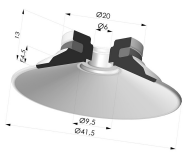

**TECHNICAL INFORMATION**

<b>Arrow :</b>	4.5 mm
<b>Category :</b>	Plates
<b>Contact lip diameter :</b>	41.5 mm
<b>Height (in mm) :</b>	29
<b>Horizontal force :</b>	57.5 N
<b>inner barrel diameter :</b>	Male G3/8"
<b>Number of bellows :</b>	0.5 Bellows
<b>Range :</b>	Suction cup
<b>Series :</b>	9
<b>Shape :</b>	Plate
<b>Vertical force :</b>	29 N

**Variants:**

Variant reference:  
**9 40SL 38D-2**

- Color: Red food-grade CE certification
  - Matter: Silicone
  - Shore Hardness: SH60

Variant reference:  
**9 40SLT 38D-2**

- Color: Translucent
  - CE food certified
  - Matter: Silicone
- Shore Hardness: SH60

Variant reference:  
**9 40NI 38D-2**

- Color: Black
  - Matter: Nitrile
- Shore Hardness: SH50

**Related products:**

**Flat Suction Cup Series 9, Ø 40 mm**

Product reference: 9 40-- A

**Separable Male Fitting 3/8G**