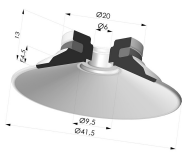

TECHNICAL INFORMATION

Arrow :	4.5 mm
Category :	Plates
Contact lip diameter :	41.5 mm
Height (in mm) :	21
Horizontal force :	57.5 N
inner barrel diameter :	Female G1/8"
Number of bellows :	0.5 Bellows
Range :	Suction cup
Series :	9
Shape :	Plate
Vertical force :	29 N

Variants:

Variant reference:
9 40SL 18D-2

- Color: Red food-grade CE certification
 - Matter: Silicone
 - Shore Hardness: SH60

Variant reference:
9 40SLT 18D-2

- Color: Translucent
 - CE food certified
 - Matter: Silicone
- Shore Hardness: SH60

Variant reference:
9 40NI 18D-2

- Color: Black
 - Matter: Nitrile
- Shore Hardness: SH50

Related products:

Flat Suction Cup Series 9, Ø 40 mm

Product reference: 9 40-- A

Separable Female Fitting 1/8G

Product reference: 9M18-2