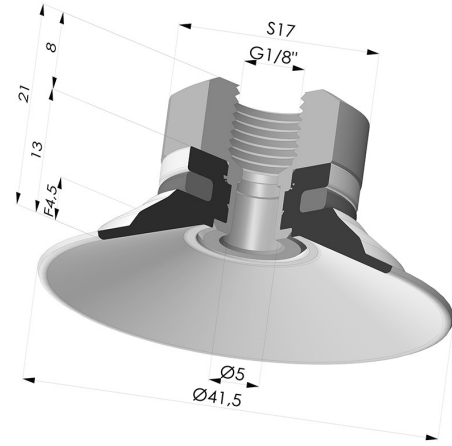

TECHNICAL INFORMATION

Arrow :	4.5 mm
Category :	Plates
Contact lip diameter :	41.5 mm
Height (in mm) :	21
Horizontal force :	57.5 N
inner barrel diameter :	Female G1/8"
Number of bellows :	0.5 Bellows
Range :	Suction cup
Series :	9
Shape :	Plate
Vertical force :	29 N

Variants:

Variant reference:
9 40SL 18D-2

- Color: Red food-grade CE certification
 - Matter: Silicone
 - Shore Hardness: SH60

Variant reference:
9 40SLT 18D-2

- Color: Translucent
 - CE food certified
 - Matter: Silicone
- Shore Hardness: SH60

Variant reference:
9 40NI 18D-2

- Color: Black
 - Matter: Nitrile
- Shore Hardness: SH50

Related products:

Flat Suction Cup Series 9, Ø 40 mm

Product reference: 9 40-- A

Separable Female Fitting 1/8G

Product reference: 9M18-2