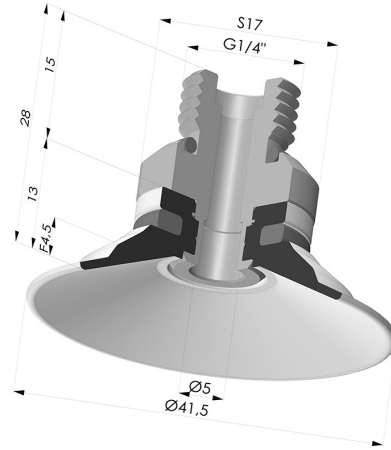

TECHNICAL INFORMATION

Arrow :	4.5 mm
Category :	Plates
Contact lip diameter :	41.5 mm
Height (in mm) :	28
Horizontal force :	57.5 N
inner barrel diameter :	Male G1/4"
Number of bellows :	0.5 Bellows
Range :	Suction cup
Series :	9
Shape :	Plate
Vertical force :	29 N

Variants:

Variant reference:
9 40SL 14D-2

- Color: Red food-grade CE certification
 - Matter: Silicone
 - Shore Hardness: SH60

Variant reference:
9 40SLT 14D-2

- Color: Translucent
 - CE food certified
 - Matter: Silicone
- Shore Hardness: SH60

Variant reference:
9 40NI 14D-2

- Color: Black
 - Matter: Nitrile
- Shore Hardness: SH50

Related products:

Flat Suction Cup Series 9, Ø 40 mm

Product reference: 9 40-- A

Separable Male Fitting 1/4G

Product reference: 9M14-2