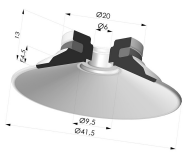

TECHNICAL INFORMATION

Arrow :	4.5 mm
Category :	Plates
Contact lip diameter :	41.5 mm
Height (in mm) :	28
Horizontal force :	57.5 N
inner barrel diameter :	Male G1/4"
Number of bellows :	0.5 Bellows
Range :	Suction cup
Series :	9
Shape :	Plate
Vertical force :	29 N

Variants:

Variant reference:
9 40SL 14D-2

- Color: Red food-grade CE certification
 - Matter: Silicone
 - Shore Hardness: SH60

Variant reference:
9 40SLT 14D-2

- Color: Translucent
 - CE food certified
 - Matter: Silicone
- Shore Hardness: SH60

Variant reference:
9 40NI 14D-2

- Color: Black
 - Matter: Nitrile
- Shore Hardness: SH50

Related products:

Flat Suction Cup Series 9, Ø 40 mm

Product reference: 9 40-- A

Separable Male Fitting 1/4G

Product reference: 9M14-2