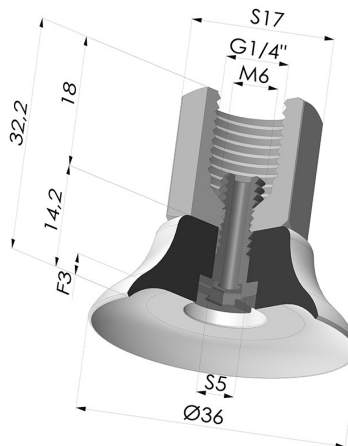

TECHNICAL INFORMATION

Arrow :	3 mm
Category :	Plates
Contact lip diameter :	36 mm
Height (in mm) :	32
Horizontal force :	46 N
inner barrel diameter :	Female G1/4"
Number of bellows :	0.5 Bellows
Outer diameter :	36 mm
Range :	Suction cup
Series :	PFTF
Shape :	Plate
Vertical force :	23 N

Variants:

Variant reference:
PFTF 35SLT 1/4

- Color: Translucent
- CE food certified
- Matter: Silicone
- Shore Hardness: SH60