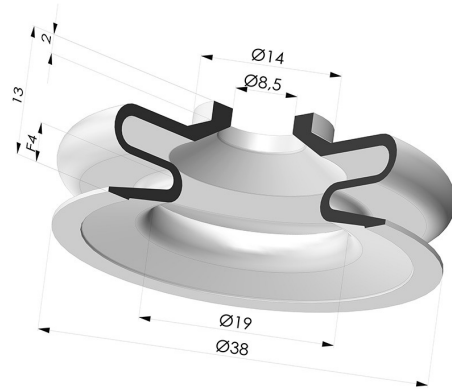

TECHNICAL INFORMATION

Arrow :	4 mm
Category :	With bellows
Contact lip diameter :	38 mm
Height (in mm) :	13
Horizontal force :	38 N
inner barrel diameter :	8.5mm
Number of bellows :	1.5 Bellows
Range :	Suction cup
Series :	8
Shape :	1.5 Bellows
Vertical force :	19 N

Variants:

Variant reference:
85 38NI A SH80

- Color: Black
- Matter: Nitrile
- Shore Hardness: SH80

Variant reference:
85 38NI A

- Color: Black
- Matter: Nitrile
- Shore Hardness: SH50