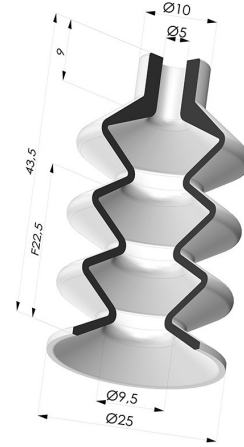

TECHNICAL INFORMATION

Arrow :	22.5 mm
Category :	With bellows
Contact lip diameter :	25 mm
Height (in mm) :	43.5
Horizontal force :	22 N
inner barrel diameter :	5mm
Number of bellows :	3.5 Bellows
Range :	Suction cup
Series :	8
Shape :	3.5 Bellows
Vertical force :	11 N

Variants:

Variant reference:

84 25SLT A

- Color: Translucent
- CE food certified
- Matter: Silicone
- Shore Hardness: SH60

Related products:

Separable Female Fitting G1/4"

Product reference: B

Separable Male Fitting G1/4"

Product reference: C

Separable Female Fitting G1/8"

Product reference: F

Adaptor - Female G1/4" - Female M6

Product reference: F14F6

Adaptor - Female 1/8G - Female M6

Product reference: F18F6

Separable Male Fitting G1/8"