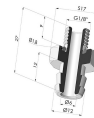

TECHNICAL INFORMATION

- Arrow :** 10 mm
Category : With bellows
Contact lip diameter : 32 mm
Height (in mm) : 34
Horizontal force : 35 N
inner barrel diameter : 11mm
Number of bellows : 2.5 Bellows
Range : Suction cup
Series : 8
Shape : 2.5 Bellows
Vertical force : 17.5 N

Related products:

Separable Female Fitting G1/4"

Product reference: D

Separable Male Fitting G1/4"

Product reference: E

Separable Female Fitting G1/8"

Product reference: H

Separable Male Fitting G1/8"

Product reference: I

Separable Male Fitting M6

Product reference: M6C17