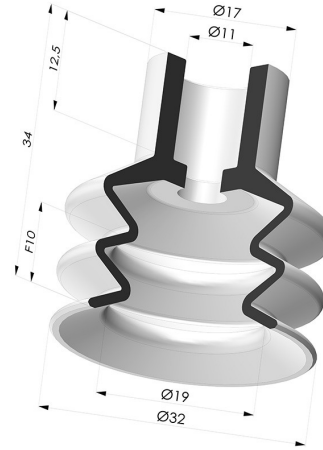

TECHNICAL INFORMATION

- Arrow :** 10 mm
Category : With bellows
Contact lip diameter : 32 mm
Height (in mm) : 34
Horizontal force : 35 N
inner barrel diameter : 11mm
Number of bellows : 2.5 Bellows
Range : Suction cup
Series : 8
Shape : 2.5 Bellows
Vertical force : 17.5 N

Variants:

Variant reference:

82 32NI A

- Color: Black
- Matter: Nitrile
- Shore Hardness: SH50

Variant reference:

82 32SLT A

- Color: Translucent
- CE food certified
- Matter: Silicone
- Shore Hardness: SH60

Related products:

Separable Female Fitting G1/4"

Product reference: D

Separable Male Fitting G1/4"

Product reference: E

Separable Female Fitting G1/8"

Product reference: H

Separable Male Fitting G1/8"

Product reference: I

Separable Male Fitting M6

Product reference: M6C17