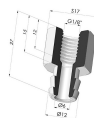

TECHNICAL INFORMATION

- Arrow :** 10 mm
Category : With bellows
Contact lip diameter : 32 mm
Height (in mm) : 34
Horizontal force : 35 N
inner barrel diameter : 11mm
Number of bellows : 2.5 Bellows
Range : Suction cup
Series : 8
Shape : 2.5 Bellows
Vertical force : 17.5 N

Related products:

Separable Female Fitting G1/4"

Product reference: D

Separable Male Fitting G1/4"

Product reference: E

Separable Female Fitting G1/8"

Product reference: H

Separable Male Fitting G1/8"

Product reference: I

Separable Male Fitting M6

Product reference: M6C17