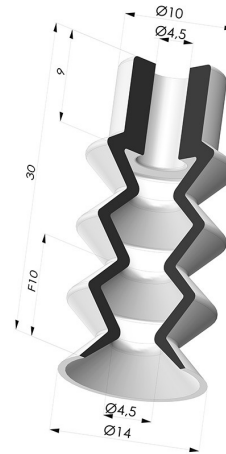

TECHNICAL INFORMATION

Arrow :	10 mm
Category :	With bellows
Contact lip diameter :	14 mm
Height (in mm) :	30
Horizontal force :	6 N
inner barrel diameter :	4.5mm
Number of bellows :	3.5 Bellows
Range :	Suction cup
Series :	8
Shape :	3.5 Bellows
Vertical force :	3 N

Variants:

Variant reference:

82 14SLT A

- Color: Translucent
- CE food certified
- Matter: Silicone
- Shore Hardness: SH40

Related products:

Separable Female Fitting G1/4"

Product reference: B

Separable Male Fitting G1/4"

Product reference: C

Separable Female Fitting G1/8"

Product reference: F

Adaptor - Female G1/4" - Female M6

Product reference: F14F6

Adaptor - Female 1/8G - Female M6

Product reference: F18F6

Separable Male Fitting G1/8"

Product reference: M6C

Separable Male Fitting M5

Product reference: M5C

--