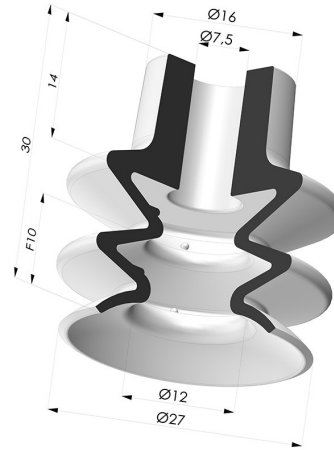

TECHNICAL INFORMATION

Arrow :	10 mm
Category :	With bellows
Contact lip diameter :	27 mm
Height (in mm) :	30
Horizontal force :	22 N
inner barrel diameter :	7.5mm
Number of bellows :	2.5 Bellows
Range :	Suction cup
Series :	8
Shape :	2.5 Bellows
Vertical force :	11 N

Variants:

Variant reference:
80A 27SL A SH40

- Color: Red food-grade CE certification
- Matter: Silicone
- Shore Hardness: SH40

Variant reference:
80A 27SLT A

- Color: Translucent
- CE food certified
- Matter: Silicone
- Shore Hardness: SH60

Separable Female Fitting G1/4"
 Product reference: D

Separable Male Fitting G1/4"
 Product reference: E

Separable Female Fitting G1/8"
 Product reference: H

Separable Male Fitting G1/8"
 Product reference: I

Separable Male Fitting M6
 Product reference: M6C17