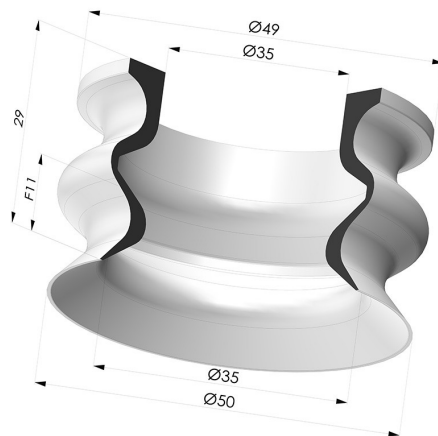

TECHNICAL INFORMATION

Arrow :	11 mm
Category :	With bellows
Contact lip diameter :	50 mm
Height (in mm) :	29
Horizontal force :	90 N
inner barrel diameter :	35mm
Number of bellows :	1.5 Bellows
Range :	Suction cup
Series :	8
Shape :	1.5 Bellows
Vertical force :	45 N

Variants:

Variant reference:
8 50NI A

- Color: Black
- Matter: Nitrile
- Shore Hardness: SH50