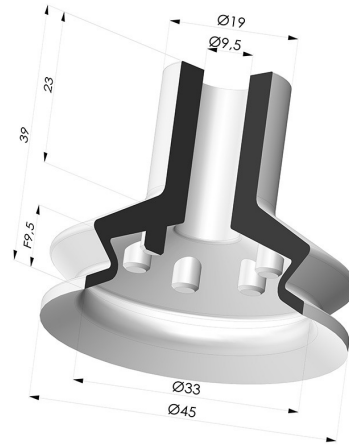

TECHNICAL INFORMATION

Arrow :	9.5 mm
Category :	With bellows
Contact lip diameter :	45 mm
Height (in mm) :	39
Horizontal force :	72 N
inner barrel diameter :	9.5mm
Number of bellows :	1.5 Bellows
Range :	Suction cup
Series :	8
Shape :	1.5 Bellows
Vertical force :	36 N

Variants:

Variant reference:
8 45CN A

- Color: Brown FDA food certified
- Matter: Natural rubber
- Shore Hardness: SH35

Variant reference:
8 45PU A

- Color: Blue
- Matter: Polyurethane
- Shore Hardness: SH60

Variant reference:
8 45NI A

- Color: Black
- Matter: Nitrile
- Shore Hardness: SH50