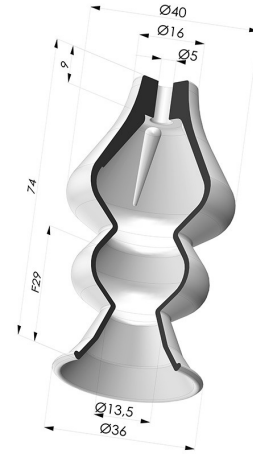

TECHNICAL INFORMATION

- Arrow :** 29 mm
Category : With bellows
Contact lip diameter : 34 mm
Height (in mm) : 74
Horizontal force : 36 N
inner barrel diameter : 5mm
Number of bellows : 2.5 Bellows
Range : Suction cup
Series : 8
Shape : 2.5 Bellows
Vertical force : 18 N

Variants:

Variant reference:
8 34SLBLEU A SH30

- Color: Blue food-grade CE certification
- Matter: Silicone
- Shore Hardness: SH30

Variant reference:
8 34SL A

- Color: Red food-grade CE certification
- Matter: Silicone
- Shore Hardness: SH40

Variant reference:
8 34SL A SH60

- Color: Red food-grade CE certification
- Matter: Silicone
- Shore Hardness: SH60

Variant reference:
8 34SLT A

- Color: Translucent
- CE food certified
- Matter: Silicone
- Shore Hardness: SH40

**Screw M6 - Head Ø
 12 mm - L 23 mm**

Product reference:
 M6T12L23

**Separable Male
 Fitting M6**

Product reference:
 M6C10L32