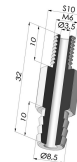

TECHNICAL INFORMATION

- Arrow :** 29 mm
Category : With bellows
Contact lip diameter : 34 mm
Height (in mm) : 74
Horizontal force : 36 N
inner barrel diameter : 5mm
Number of bellows : 2.5 Bellows
Range : Suction cup
Series : 8
Shape : 2.5 Bellows
Vertical force : 18 N

Related products:

**Adaptor - Female
 1/8G - Female M6**

Product reference:
 F18F6

**Adaptor - Male 1/4G
 - Female M6**

Product reference:
 M14F6

**Adaptor - Male 1/8G
 - Female M6**

Product reference:
 M18F6

**Screw M6 - Head Ø
 12 mm - L 23 mm**

Product reference:
 M6T12L23

**Separable Male
 Fitting M6**

Product reference:
 M6C10L32