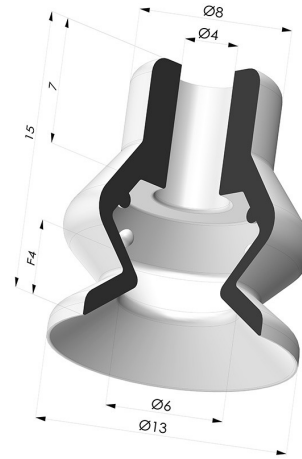

**TECHNICAL INFORMATION**

<b>Arrow :</b>	4mm
<b>Category :</b>	With bellows
<b>Contact lip diameter :</b>	13 mm
<b>Height (in mm) :</b>	15
<b>Horizontal force :</b>	6 N
<b>inner barrel diameter :</b>	4mm
<b>Number of bellows :</b>	1.5 Bellows
<b>Range :</b>	Suction cup
<b>Series :</b>	8
<b>Shape :</b>	1.5 Bellows
<b>Vertical force :</b>	3 N

**Variants:**

Variant reference:  
**8 13SLBLEU A SH30**

- Color: Blue food-grade CE certification
- Matter: Silicone
- Shore Hardness: SH30

Variant reference:  
**8 13SLT A**

- Color: Translucent
- Matter: Silicone
- Shore Hardness: SH40

**Related products:**

**Separable Male Fitting M5**

Product reference: M5C8L13