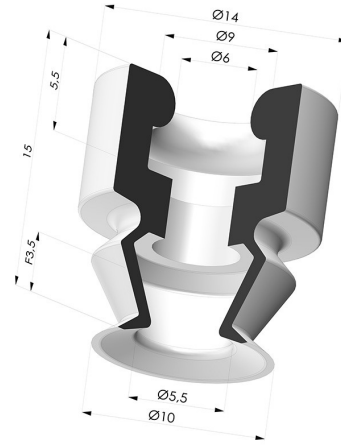

TECHNICAL INFORMATION

Arrow :	18 mm
Category :	With bellows
Contact lip diameter :	10 mm
Height (in mm) :	15
Horizontal force :	16 mm
inner barrel diameter :	6mm
Number of bellows :	1.5 Bellows
Range :	Suction cup
Series :	8
Shape :	1.5 Bellows
Vertical force :	13 mm

Variants:

Variant reference:

8 10NI A

- Color: Black
- Matter: Nitrile
- Shore Hardness: SH50

Variant reference:

8 10NR A

- Color: Gray
- Matter: Natural rubber
- Shore Hardness: SH50