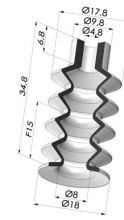

TECHNICAL INFORMATION

Arrow : 15 mm
Category : With bellows
Contact lip diameter : 18 mm
Height (in mm) : 34.8
Horizontal force : 11 N
inner barrel diameter : 4.8mm
Number of bellows : 4.5 Bellows
Range : Suction cup
Series : 8
Shape : 4.5 Bellows
Vertical force : 5.5 N

Related products:

Separable Female Fitting G1/4"

Product reference: B

Separable Male Fitting G1/4"

Product reference: C

Separable Female Fitting G1/8"

Product reference: F

Adaptor - Female G1/4" - Female M6

Product reference: F14F6

Adaptor - Female 1/8G - Female M6

Product reference: F18F6

Separable Male Fitting G1/8"

Product reference: G

Adaptor - Male 1/4G - Female M6

Product reference: M14F6

Adaptor - Male 1/8G - Female M6