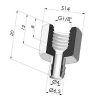

TECHNICAL INFORMATION

Arrow : 15 mm
Category : With bellows
Contact lip diameter : 18 mm
Height (in mm) : 34.8
Horizontal force : 11 N
inner barrel diameter : 4.8mm
Number of bellows : 4.5 Bellows
Range : Suction cup
Series : 8
Shape : 4.5 Bellows
Vertical force : 5.5 N

Related products:

Separable Female Fitting G1/4"

Product reference: B

Separable Male Fitting G1/4"

Product reference: C

Separable Female Fitting G1/8"

Product reference: F

Adaptor - Female G1/4" - Female M6

Product reference: F14F6

Adaptor - Female 1/8G - Female M6

Product reference: F18F6

Separable Male Fitting G1/8"

Product reference: G

Adaptor - Male 1/4G - Female M6

Product reference: M14F6

Adaptor - Male 1/8G - Female M6

Product reference: M18F6

Separable Male Fitting M5

Product reference: M5C11

Separable Male Fitting M6

Product reference: M6C

Separable Male Fitting M5

Product reference: M5C

--