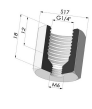

TECHNICAL INFORMATION

Arrow : 15 mm
Category : With bellows
Contact lip diameter : 18 mm
Height (in mm) : 34.8
Horizontal force : 11 N
inner barrel diameter : 4.8mm
Number of bellows : 4.5 Bellows
Range : Suction cup
Series : 8
Shape : 4.5 Bellows
Vertical force : 5.5 N

Related products:

Separable Female Fitting G1/4"

Product reference: B

Separable Male Fitting G1/4"

Product reference: C

Separable Female Fitting G1/8"

Product reference: F

Adaptor - Female G1/4" - Female M6

Product reference: F14F6

Adaptor - Female 1/8G - Female M6

Product reference: F18F6

Separable Male Fitting G1/8"

Product reference: G

Adaptor - Male 1/4G - Female M6

Product reference: M14F6

Adaptor - Male 1/8G - Female M6

Product reference: M18F6

Separable Male Fitting M5

Product reference: M5C11

Separable Male Fitting M6

Product reference: M6C

Separable Male Fitting M5

Product reference: M5C

--