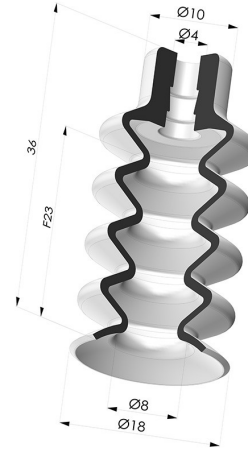

TECHNICAL INFORMATION

- Arrow :** 23 mm
Category : With bellows
Contact lip diameter : 18 mm
Height (in mm) : 36
Horizontal force : 20 N
inner barrel diameter : 4mm
Number of bellows : 4.5 Bellows
Range : Suction cup
Series : 8
Shape : 4.5 Bellows
Vertical force : 11.5 N

Variants:

- Variant reference:
88 18SLT A SH40
- Color: Translucent
 - CE food certified
 - Matter: Silicone
 - Shore Hardness: SH40

- Variant reference:
88 18NI A
- Color: Black
 - Matter: Nitrile
 - Shore Hardness: SH50

- Variant reference:
88 18NR A
- Color: Gray
 - Matter: Natural rubber
 - Shore Hardness: SH50

Related products:

Separable Female Fitting G1/4"

Product reference: B

Separable Male Fitting G1/4"

Product reference: C

Separable Female Fitting G1/8"

Product reference: F

Adaptor - Female G1/4" - Female M6

Product reference: F14F6

Adaptor - Female 1/8G - Female M6

Product reference: F18F6

Separable Male Fitting G1/8"

Product reference: G