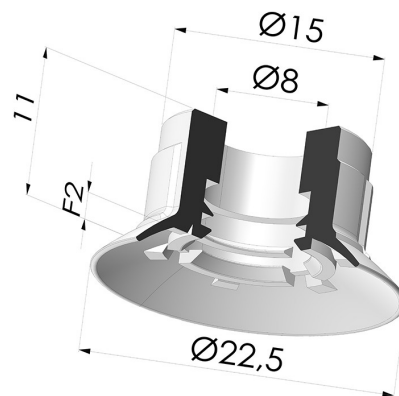

TECHNICAL INFORMATION

Arrow :	2 mm
Category :	Plates
Contact lip diameter :	22.5 mm
Height (in mm) :	11
Horizontal force :	17 N
inner barrel diameter :	8 mm
Number of bellows :	0.5 Bellows
Outer diameter :	22.5 mm
Range :	Suction cup
Series :	7SP
Shape :	Plate
Vertical force :	8.5 N

Variants:

Variant reference:

7SP 20TPU A

- Color: Translucent
- Matter: Thermoplastic
- Shore Hardness: SH70