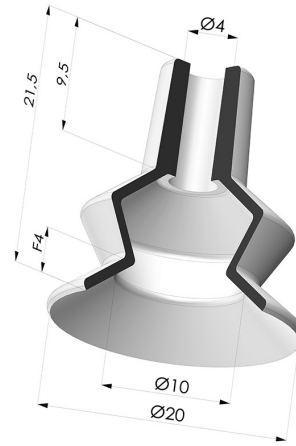

TECHNICAL INFORMATION

Arrow :	4 mm
Category :	With bellows
Contact lip diameter :	20 mm
Height (in mm) :	21.5
Horizontal force :	14 N
inner barrel diameter :	4 mm
Number of bellows :	1.5 Bellows
Outer diameter :	20 mm
Range :	Suction cup
Series :	8
Shape :	1.5 Bellows
Vertical force :	7 N

Variants:

Variant reference:

88 20SL A

- Color: Brick red
- CE food certified
- Matter: Silicone
- Shore Hardness: SH40

Related products:

Separable Female Fitting G1/4"

Product reference: B

Separable Male Fitting G1/4"

Product reference: C

Separable Female Fitting G1/8"

Product reference: F

Adaptor - Female G1/4" - Female M6

Product reference: F14F6

Adaptor - Female 1/8G - Female M6

Product reference: F18F6

Separable Male Fitting G1/8"

Product reference: M6C

Separable Male Fitting M5

Product reference: M5C

--