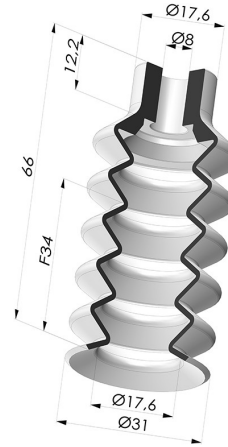

**TECHNICAL INFORMATION**

<b>Arrow :</b>	34 mm
<b>Category :</b>	With bellows
<b>Contact lip diameter :</b>	31
<b>Height (in mm) :</b>	66
<b>Horizontal force :</b>	30 N
<b>inner barrel diameter :</b>	8
<b>Number of bellows :</b>	5.5 Bellows
<b>Range :</b>	Suction cup
<b>Series :</b>	8
<b>Shape :</b>	5.5 Bellows
<b>Vertical force :</b>	15 N

**Related products:**

**Separable Female Fitting G1/4"**

Product reference: D

**Separable Male Fitting G1/4"**

Product reference: E

**Adaptor - Female G1/4" - Female M6**

Product reference: F14F6

**Adaptor - Female 1/8G - Female M6**

Product reference: M

**Adaptor - Male 1/4G - Female M6**

Product reference: M14F6

**Adaptor - Male 1/8G - Female M6**

Product reference: M18F6

**Screw M5 - Head Ø 14 mm - L 20.5 mm**

Product reference: M5

**Screw M6 - Head Ø 14 mm - L 20.5 mm**

Product reference: M6

**Crimped Female Fitting G1/8"**

Product reference: R

**Crimped Male Fitting G1/8"**

Product reference: S