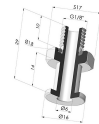

**TECHNICAL INFORMATION**

<b>Arrow :</b>	34 mm
<b>Category :</b>	With bellows
<b>Contact lip diameter :</b>	31
<b>Height (in mm) :</b>	66
<b>Horizontal force :</b>	30 N
<b>inner barrel diameter :</b>	8
<b>Number of bellows :</b>	5.5 Bellows
<b>Range :</b>	Suction cup
<b>Series :</b>	8
<b>Shape :</b>	5.5 Bellows
<b>Vertical force :</b>	15 N

Product reference: F18F6

**Separable Female Fitting G1/8"**

Product reference: H

**Separable Male Fitting G1/8"**

Product reference: I

**Crimped Female Fitting G1/4"**

Product reference: L

**Crimped Male Fitting G1/4"**

Product reference: M

**Adaptor - Male 1/4G - Female M6**

Product reference: M14F6

**Adaptor - Male 1/8G - Female M6**

Product reference: M18F6

**Screw M5 - Head Ø 14 mm - L 20.5 mm**

Product reference: M5

**Screw M6 - Head Ø 14 mm - L 20.5 mm**

Product reference: M6

**Crimped Female Fitting G1/8"**

Product reference: R

**Crimped Male Fitting G1/8"**

Product reference: S