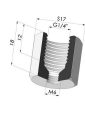

**TECHNICAL INFORMATION**

<b>Arrow :</b>	34 mm
<b>Category :</b>	With bellows
<b>Contact lip diameter :</b>	31
<b>Height (in mm) :</b>	66
<b>Horizontal force :</b>	30 N
<b>inner barrel diameter :</b>	8
<b>Number of bellows :</b>	5.5 Bellows
<b>Range :</b>	Suction cup
<b>Series :</b>	8
<b>Shape :</b>	5.5 Bellows
<b>Vertical force :</b>	15 N

**Related products:**

**Separable Female Fitting G1/4"**

Product reference: D

**Separable Male Fitting G1/4"**

Product reference: E

**Adaptor - Female G1/4" - Female M6**

Product reference: F14F6

**Adaptor - Female 1/8G - Female M6**

Product reference: F18F6

**Separable Female Fitting G1/8"**

Product reference: H

**Separable Male Fitting G1/8"**

Product reference: I

**Crimped Female Fitting G1/4"**

Product reference: L

**Crimped Male Fitting G1/4"**

Product reference: M

**Adaptor - Male 1/4G - Female M6**

Product reference: M14F6

**Adaptor - Male 1/8G - Female M6**

Product reference: M18F6

**Screw M5 - Head Ø 14 mm - L 20.5 mm**

Product reference: M5

**Screw M6 - Head Ø 14 mm - L 20.5 mm**