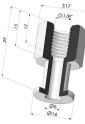

**Related products:**

**Separable Female Fitting G1/4"**

Product reference: D

**Separable Male Fitting G1/4"**

Product reference: E

**Adaptor - Female G1/4" - Female M6**

Product reference: F14F6

**Adaptor - Female 1/8G - Female M6**

Product reference: F18F6

**Separable Female Fitting G1/8"**

Product reference: H

**Separable Male Fitting G1/8"**

Product reference: I

**Crimped Female Fitting G1/4"**

Product reference: L

**Crimped Male Fitting G1/4"**

Product reference: M

**Adaptor - Male 1/4G - Female M6**

Product reference: M14F6

**Adaptor - Male 1/8G - Female M6**

Product reference: M18F6

**Screw M5 - Head Ø 14 mm - L 20.5 mm**

Product reference: M5

**Screw M6 - Head Ø 14 mm - L 20.5 mm**

Product reference: M6

**Crimped Female Fitting G1/8"**

Product reference: R

**Crimped Male Fitting G1/8"**

Product reference: S