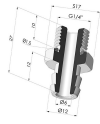

**TECHNICAL INFORMATION**

<b>Arrow :</b>	34 mm
<b>Category :</b>	With bellows
<b>Contact lip diameter :</b>	31
<b>Height (in mm) :</b>	66
<b>Horizontal force :</b>	30 N
<b>inner barrel diameter :</b>	8
<b>Number of bellows :</b>	5.5 Bellows
<b>Range :</b>	Suction cup
<b>Series :</b>	8
<b>Shape :</b>	5.5 Bellows
<b>Vertical force :</b>	15 N

**Related products:**

**Separable Female Fitting G1/4"**

Product reference: D

**Separable Male Fitting G1/4"**

Product reference: E

**Adaptor - Female G1/4" - Female M6**

Product reference: F14F6

**Adaptor - Female 1/8G - Female M6**

Product reference: M

**Adaptor - Male 1/4G - Female M6**

Product reference: M14F6

**Adaptor - Male 1/8G - Female M6**

Product reference: M18F6

**Screw M5 - Head Ø 14 mm - L 20.5 mm**

Product reference: M5

**Screw M6 - Head Ø 14 mm - L 20.5 mm**

Product reference: M6

**Crimped Female Fitting G1/8"**

Product reference: R

**Crimped Male Fitting G1/8"**

Product reference: S