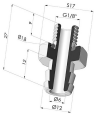

**Related products:**

**Separable Female Fitting G1/4"**

Product reference: D

**Separable Male Fitting G1/4"**

Product reference: E

**Adaptor - Female G1/4" - Female M6**

Product reference: F14F6

**Adaptor - Female 1/8G - Female M6**

Product reference: F18F6

**Separable Female Fitting G1/8"**

Product reference: H

**Separable Male Fitting G1/8"**

Product reference: I

**Crimped Female Fitting G1/4"**

Product reference: L

**Crimped Male Fitting G1/4"**

Product reference: M

**Adaptor - Male 1/4G - Female M6**

Product reference: M14F6

**Adaptor - Male 1/8G - Female M6**

Product reference: M18F6

**Screw M5 - Head Ø 14 mm - L 20.5 mm**

Product reference: M5

**Screw M6 - Head Ø 14 mm - L 20.5 mm**

Product reference: M6

**Crimped Female Fitting G1/8"**

Product reference: R

**Crimped Male Fitting G1/8"**

Product reference: S