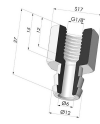

**Related products:**

**Separable Female Fitting G1/4"**

Product reference: D

**Separable Male Fitting G1/4"**

Product reference: E

**Adaptor - Female G1/4" - Female M6**

Product reference: F14F6

**Adaptor - Female 1/8G - Female M6**

Product reference: F18F6

**Separable Female Fitting G1/8"**

Product reference: H

**Separable Male Fitting G1/8"**

Product reference: I

**Crimped Female Fitting G1/4"**

Product reference: L

**Crimped Male Fitting G1/4"**

Product reference: M

**Adaptor - Male 1/4G - Female M6**

Product reference: M14F6

**Adaptor - Male 1/8G - Female M6**

Product reference: M18F6

**Screw M5 - Head Ø 14 mm - L 20.5 mm**

Product reference: M5

**Screw M6 - Head Ø 14 mm - L 20.5 mm**

Product reference: M6

**Crimped Female Fitting G1/8"**

Product reference: R

**Crimped Male Fitting G1/8"**

Product reference: S