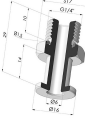

**Related products:**

**Separable Female Fitting G1/4"**

Product reference: D

**Separable Male Fitting G1/4"**

Product reference: E

**Adaptor - Female G1/4" - Female M6**

Product reference: F14F6

**Adaptor - Female 1/8G - Female M6**

Product reference: F18F6

**Separable Female Fitting G1/8"**

Product reference: H

**Separable Male Fitting G1/8"**

Product reference: I

**Crimped Female Fitting G1/4"**

Product reference: L

**Crimped Male Fitting G1/4"**

Product reference: M

**Adaptor - Male 1/4G - Female M6**

Product reference: M14F6

**Adaptor - Male 1/8G - Female M6**

Product reference: M18F6

**Screw M5 - Head Ø 14 mm - L 20.5 mm**

Product reference: M5

**Screw M6 - Head Ø 14 mm - L 20.5 mm**

Product reference: M6

**Crimped Female Fitting G1/8"**

Product reference: R

**Crimped Male Fitting G1/8"**

Product reference: S