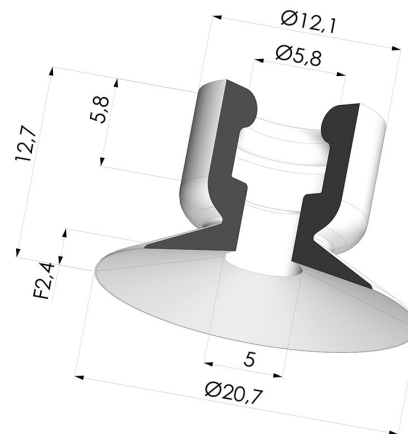

TECHNICAL INFORMATION

Arrow :	2.4 mm
Category :	Plates
Contact lip diameter :	20.7 mm
Height (in mm) :	13
Horizontal force :	15 N
inner barrel diameter :	6 mm
Number of bellows :	0.5 Bellows
Outer diameter :	21 mm
Range :	Suction cup
Series :	7
Shape :	Plate
Vertical force :	7.5 N

Variants:

Variant reference:

79 20PARA A

- Color: Orange
- Matter: Natural rubber
- Shore Hardness: SH60