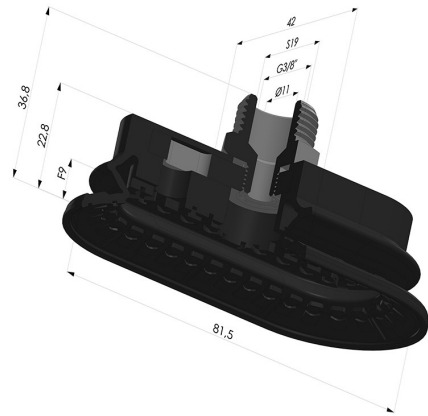

TECHNICAL INFORMATION

Arrow :	9mm
Category :	Oblong
Height (in mm) :	37
Horizontal force :	94N
inner barrel diameter :	Male G3/8"
Length :	81.5mm
Number of bellows :	1.5 Bellows
Range :	Suction cup
Series :	4R
Shape :	Oblong 1.5 Bellows
Vertical force :	47N
Width :	42mm

Variants:

Variant reference:

4R 82NI M38

- Color: Black
- Matter: Nitrile
- Shore Hardness: SH70