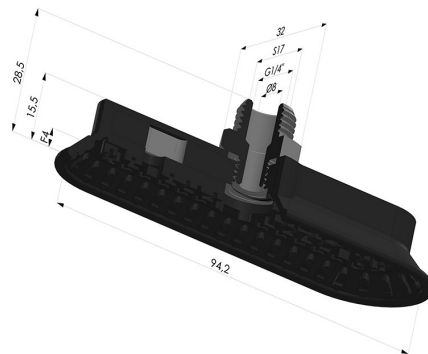

TECHNICAL INFORMATION

Arrow :	4mm
Category :	Oblong
Height (in mm) :	29
Horizontal force :	107N
inner barrel diameter :	Male G1/4"
Length :	94mm
Number of bellows :	0.5 Bellows
Range :	Suction cup
Series :	4OF
Shape :	Oblong
Vertical force :	54N
Width :	32mm

Variants:

Variant reference:

4OF 90NI M14

- Matter: Nitrile
- Shore Hardness: SH70