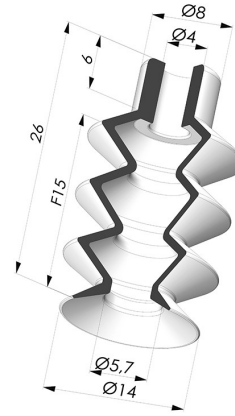

TECHNICAL INFORMATION

Arrow :	15 mm
Category :	With bellows
Contact lip diameter :	14 mm
Height (in mm) :	26
Horizontal force :	7 N
inner barrel diameter :	4mm
Number of bellows :	3.5 Bellows
Range :	Suction cup
Series :	8
Shape :	3.5 Bellows
Vertical force :	3.5 N

Variants:

Variant reference:
81 14SLBLEU A

- Color: Blue food-grade CE certification
- Matter: Silicone
- Shore Hardness: SH60

Variant reference:
81 14SLBLEU A SH30

- Color: Blue food-grade CE certification
- Matter: Silicone
- Shore Hardness: SH30

Related products:

Separable Male Fitting M5

Product reference: M5C10