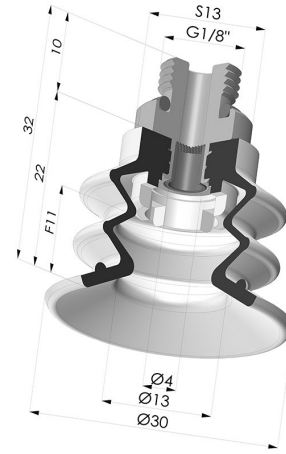

TECHNICAL INFORMATION

Arrow :	11 mm
Category :	With bellows
Contact lip diameter :	30 mm
Height (in mm) :	32
Horizontal force :	28 N
inner barrel diameter :	Male G1/8"
Number of bellows :	2.5 Bellows
Range :	Suction cup
Series :	96B
Shape :	2.5 Bellows
Vertical force :	14 N

Variants:

Variant reference:

96B 30PU M18D-4-F

- Color: Green
- Matter: Polyurethane
- Shore Hardness: SH60