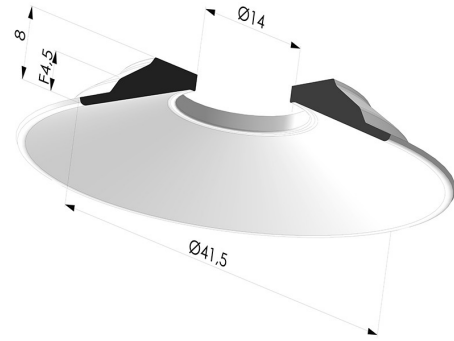

TECHNICAL INFORMATION

Arrow :	4.5 mm
Category :	Plates
Contact lip diameter :	41.5 mm
Height (in mm) :	8
Horizontal force :	29 N
inner barrel diameter :	14 mm
Number of bellows :	0.5 Bellows
Range :	Suction cup
Series :	9
Shape :	Plate
Vertical force :	4.5 mm

Variants:

Variant reference:

9 40NI A SPH8SPF14

- Color: Black
- Matter: Nitrile
- Shore Hardness: SH50