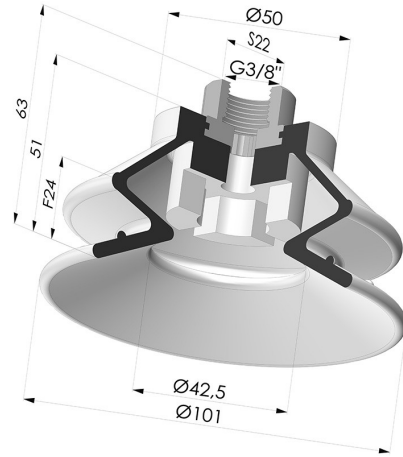

TECHNICAL INFORMATION

Arrow :	24 mm
Category :	With bellows
Contact lip diameter :	100 mm
Height (in mm) :	63
Horizontal force :	325.5 N
inner barrel diameter :	Female G3/8"
Number of bellows :	1.5 Bellows
Range :	Suction cup
Series :	97C
Shape :	1.5 Bellows
Vertical force :	163 N

Variants:

Variant reference:

97C 100PU F38

- Color: Green / Yellow
- Matter: Polyurethane
- Shore Hardness: SH60 / SH30