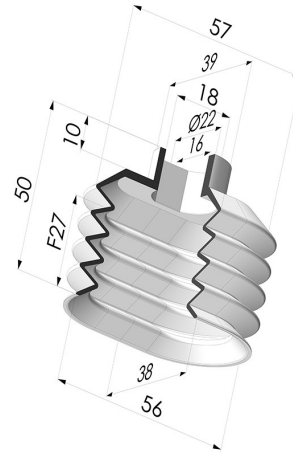

TECHNICAL INFORMATION

Arrow :	27 mm
Category :	Oblong
Contact lip diameter :	56x38mm
Height (in mm) :	50
Horizontal force :	76 N
inner barrel diameter :	16 mm
Length :	56 mm
Mass :	16.3 g
Number of bellows :	4.5 Bellows
Range :	Suction cup
Series :	4PA
Shape :	Oblong
Vertical force :	38 N
Volume :	46.6 cm ³
Width :	38 mm

Variants:

Variant reference:

4PA56-2 38 50SLB A

- Color: Blue food-grade CE certification
- Matter: Silicone