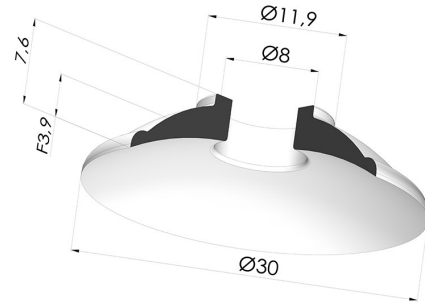

TECHNICAL INFORMATION

Arrow :	4mm
Category :	Plates
Contact lip diameter :	30 mm
Height (in mm) :	7.6
Horizontal force :	31.78 N
inner barrel diameter :	8 mm
Number of bellows :	0.5 Bellows
Range :	Suction cup
Series :	5
Shape :	Plate
Top diameter :	8 mm
Vertical force :	15.89 N

Variants:

Variant reference:

5 30-2NI A

- Color: Black
- Matter: Nitrile
- Shore Hardness: SH50

Related products:

**Adaptor - Female
 G1/4" - Female M6**

Product reference:
 F14F6

**Adaptor - Female
 1/8G - Female M6**

Product reference:
 F18F6

**Adaptor - Male 1/4G
 - Female M6**

Product reference:
 M14F6

**Adaptor - Male 1/8G
 - Female M6**

Product reference:
 M18F6

**Screw M6 - Head Ø
 12 mm - L 15 mm**

Product reference:
 M6T12L15