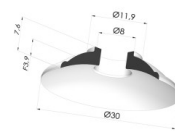

TECHNICAL INFORMATION

Arrow :	4mm
Category :	Plates
Contact lip diameter :	30 mm
Height (in mm) :	7.6
Horizontal force :	31.78 N
inner barrel diameter :	8 mm
Number of bellows :	0.5 Bellows
Range :	Suction cup
Series :	5
Shape :	Plate
Top diameter :	8 mm
Vertical force :	15.89 N

Variants:

Variant reference:

5 30-2NI A

- Color: Black
- Matter: Nitrile
- Shore Hardness: SH50

Related products:

**Adaptor - Female
 G1/4" - Female M6**

Product reference:
 F14F6

**Adaptor - Female
 1/8G - Female M6**

Product reference:
 F18F6

**Adaptor - Male 1/4G
 - Female M6**

Product reference:
 M14F6

**Adaptor - Male 1/8G
 - Female M6**

Product reference:
 M18F6

**Screw M6 - Head Ø
 12 mm - L 15 mm**

Product reference:
 M6T12L15