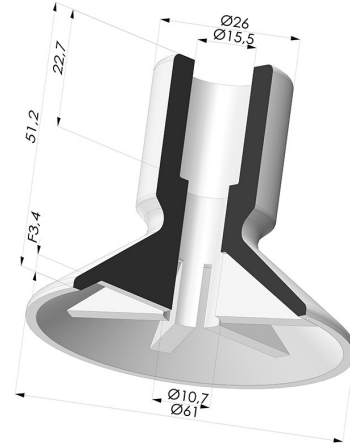

TECHNICAL INFORMATION

Arrow :	3.4 mm
Category :	Plates
Contact lip diameter :	61 mm
Height (in mm) :	51.2
Horizontal force :	133 N
inner barrel diameter :	15.5 mm
Number of bellows :	0.5 Bellows
Range :	Suction cup
Series :	VCP
Shape :	Plate
Vertical force :	66.5 N

Variants:

Variant reference:

VCP 61A NI

- Color: Black
- Matter: Nitrile
- Shore Hardness: SH50

Variant reference:

VCP 61A

- Color: Blue
- Matter: Vinyl
- Shore Hardness: SH50

Variant reference:

VCP 61A CN

- Color: Brown
- Matter: Natural rubber
- Shore Hardness: SH35