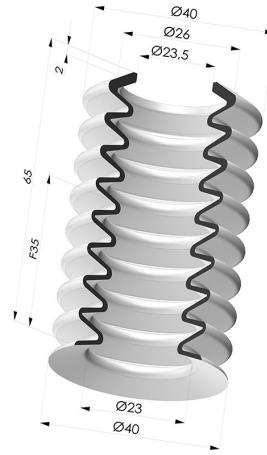

TECHNICAL INFORMATION

Arrow :	35 mm
Category :	With bellows
Contact lip diameter :	39.6 mm
Height (in mm) :	65
Horizontal force :	56 N
inner barrel diameter :	23.5 mm
Number of bellows :	8.5 Bellows
Range :	Suction cup
Series :	8
Shape :	8.5 bellows
Vertical force :	28 N

Variants:

Variant reference:
81A 40SLT A

- Color: Translucent
- CE food certified
- Matter: Silicone
- Shore Hardness: SH60

Variant reference:
81A 40SLBLEU A

- Color: Blue food-grade CE certification
- Matter: Silicone
- Shore Hardness: SH30

Related products:

Adaptor - Male G1/4" - Female G1/8"

Product reference: M14T27L13

Screw 1/8G - Head Ø 25 mm - L 11 mm

Product reference: M18T25L11

Adaptor - Male G3/8" - Female G1/8"

Product reference: M38T27L13