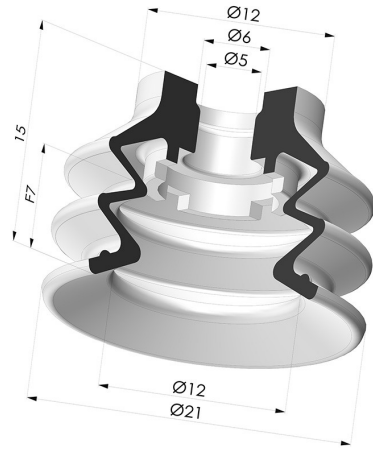

TECHNICAL INFORMATION

Arrow :	7 mm
Category :	With bellows
Contact lip diameter :	20 mm
Height (in mm) :	15
Horizontal force :	14 N
inner barrel diameter :	5mm
Number of bellows :	2.5 Bellows
Range :	Suction cup
Series :	96B
Shape :	2.5 Bellows
Vertical force :	7 N

Variants:

Variant reference:

96B 20PU A

- Color: Green
- Matter: Polyurethane
- Shore Hardness: SH60

Related products:

**Separable Female Fitting
M5**

Product reference: 9PM5-2

**Separable Female Fitting
M5 - with Filter**

Product reference: 9PM5-2-F

**Separable Male Fitting
1/8G - with Filter**

Product reference: 9PM18-4-F

**Separable Female Fitting
1/8G - with Filter**

Product reference: 9PF18-4-F