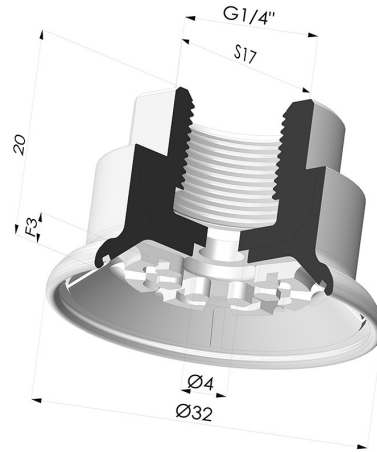

TECHNICAL INFORMATION

Arrow :	3 mm
Category :	Plates
Contact lip diameter :	32 mm
Height (in mm) :	20
Horizontal force :	35 N
inner barrel diameter :	Female G1/4"
Number of bellows :	0.5 Bellows
Range :	Suction cup
Series :	7R
Shape :	Plate
Top diameter :	Female G1/4"
Vertical force :	17.5 N

Variants:

Variant reference:

7R 32NI F14

- Color: Black
- Matter: Nitrile
- Shore Hardness: SH70

Related products:

Male connection G1/4" - M14M14

Product reference: M14M14

Male connection G1/4"-G3/8" - M14M38

Product reference: M14M38