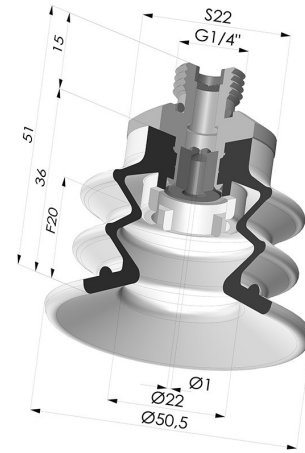

TECHNICAL INFORMATION

Arrow :	20 mm
Category :	With bellows
Contact lip diameter :	50 mm
Height (in mm) :	51
Horizontal force :	78.5 N
inner barrel diameter :	Male G1/4"
Number of bellows :	2.5 Bellows
Range :	Suction cup
Series :	96C
Shape :	2.5 Bellows
Vertical force :	39.5 N

Variants:

Variant reference:

96C 50PU 14D-2-GIC

- Color: Green / Yellow
- Matter: Polyurethane
- Shore Hardness: SH60 / SH30

Related products:

Separable Male Fitting 1/4G - with Spray Nozzle

Product reference: 9G14-2-GIC

Bellows Suction Cup 2.5 folds Series 96C, Ø 50 mm

Product reference: 96C 50-- A

Flexible White Filter Series FIBS Ø 36 mm

Product reference: FIBS 96 50