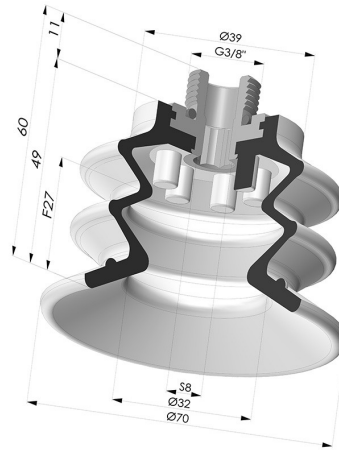

**TECHNICAL INFORMATION**

|                                |              |
|--------------------------------|--------------|
| <b>Arrow :</b>                 | 27 mm        |
| <b>Category :</b>              | With bellows |
| <b>Contact lip diameter :</b>  | 70 mm        |
| <b>Height (in mm) :</b>        | 60           |
| <b>Horizontal force :</b>      | 154 N        |
| <b>inner barrel diameter :</b> | Female G3/8" |
| <b>Number of bellows :</b>     | 2.5 Bellows  |
| <b>Range :</b>                 | Suction cup  |
| <b>Series :</b>                | 96C          |
| <b>Shape :</b>                 | 2.5 Bellows  |
| <b>Vertical force :</b>        | 77 N         |

**Variants:**

Variant reference:

**96C 70PU M38**

- Color: Green / Yellow
- Matter: Polyurethane
- Shore Hardness: SH60 / SH30

**Related products:**

**Bellows Suction Cup 2.5 folds Series 96C, Ø 70 mm**  
 Product reference: 96C 70-- F38

**Flexible White Filter Series FIBS Ø 53 mm**  
 Product reference: FIBS 96 70